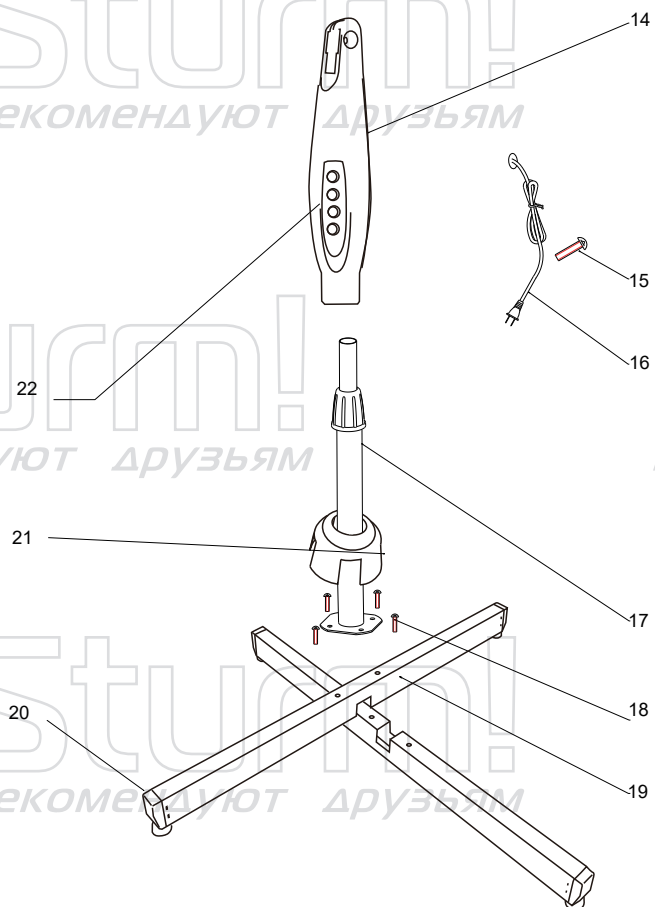

SF4006

NO.	DESCRIPTION
1	Center Piece
2	Front Grill
3	Spinner
4	Blade
5	Plastic Nut
6	Rear Grill
7	Front Enclosure
8	Motor
9	Capacitor
10	Oscillating
11	Rear Enclosure
12	Oscillating Arm
13	Neck
14	Fan body
15	Tighten Screw
16	Power cord
17	Column
18	Column Screw
19	Cross base
20	Decorating Ends
21	Decorating Cover
22	Piano-Key

SF4006-ex-RUS221008